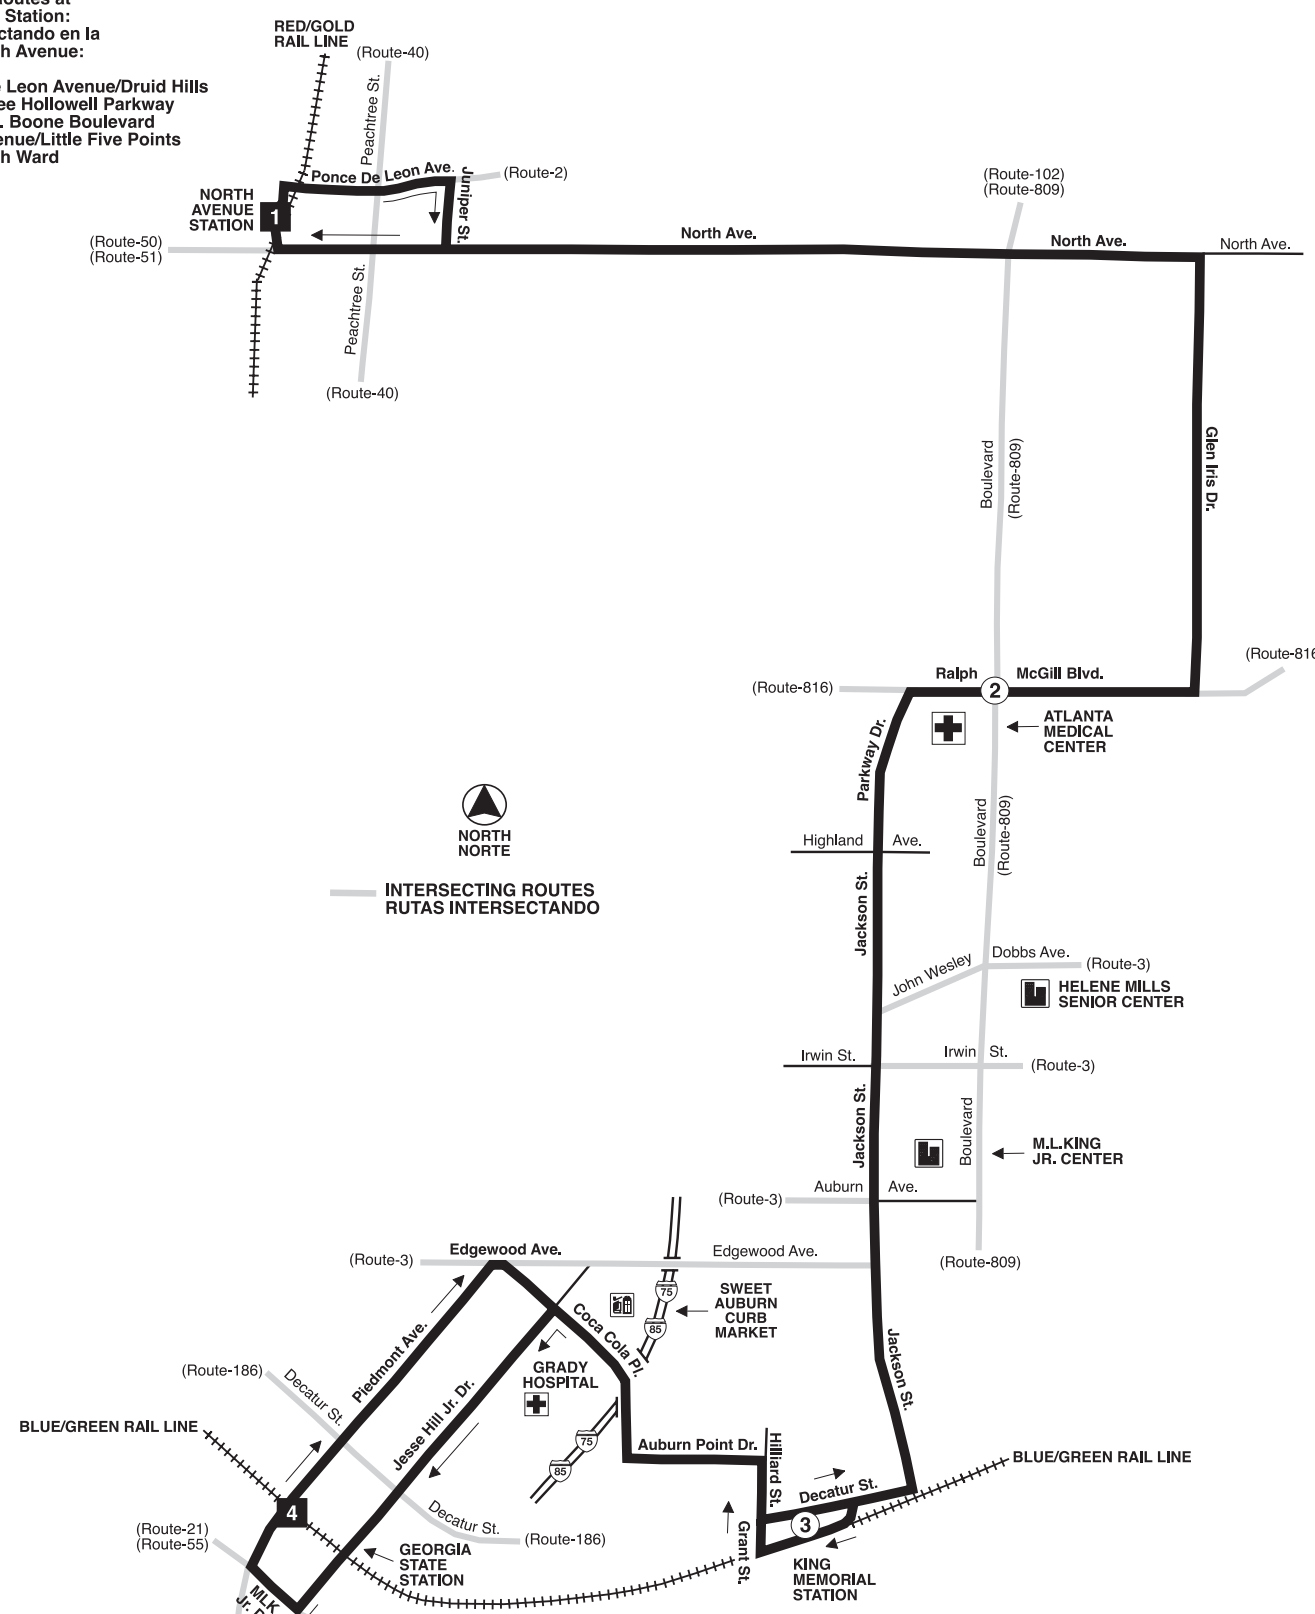

**INTERSECTING ROUTES
RUTAS INTERSECTANDO**

**Routes Intersecting at Georgia State Station:
Rutas Intersectando en la Estación Georgia State:**
107-Glenwood
813-Atlanta Student Movement Boulevard
899-Old Fourth Ward

**Routes Intersecting at King Memorial Station:
Rutas Intersectando en la Estación King Memorial:**
9-Boulevard/Tilson Road
809-Monroe Drive/Boulevard
899-Old Fourth Ward